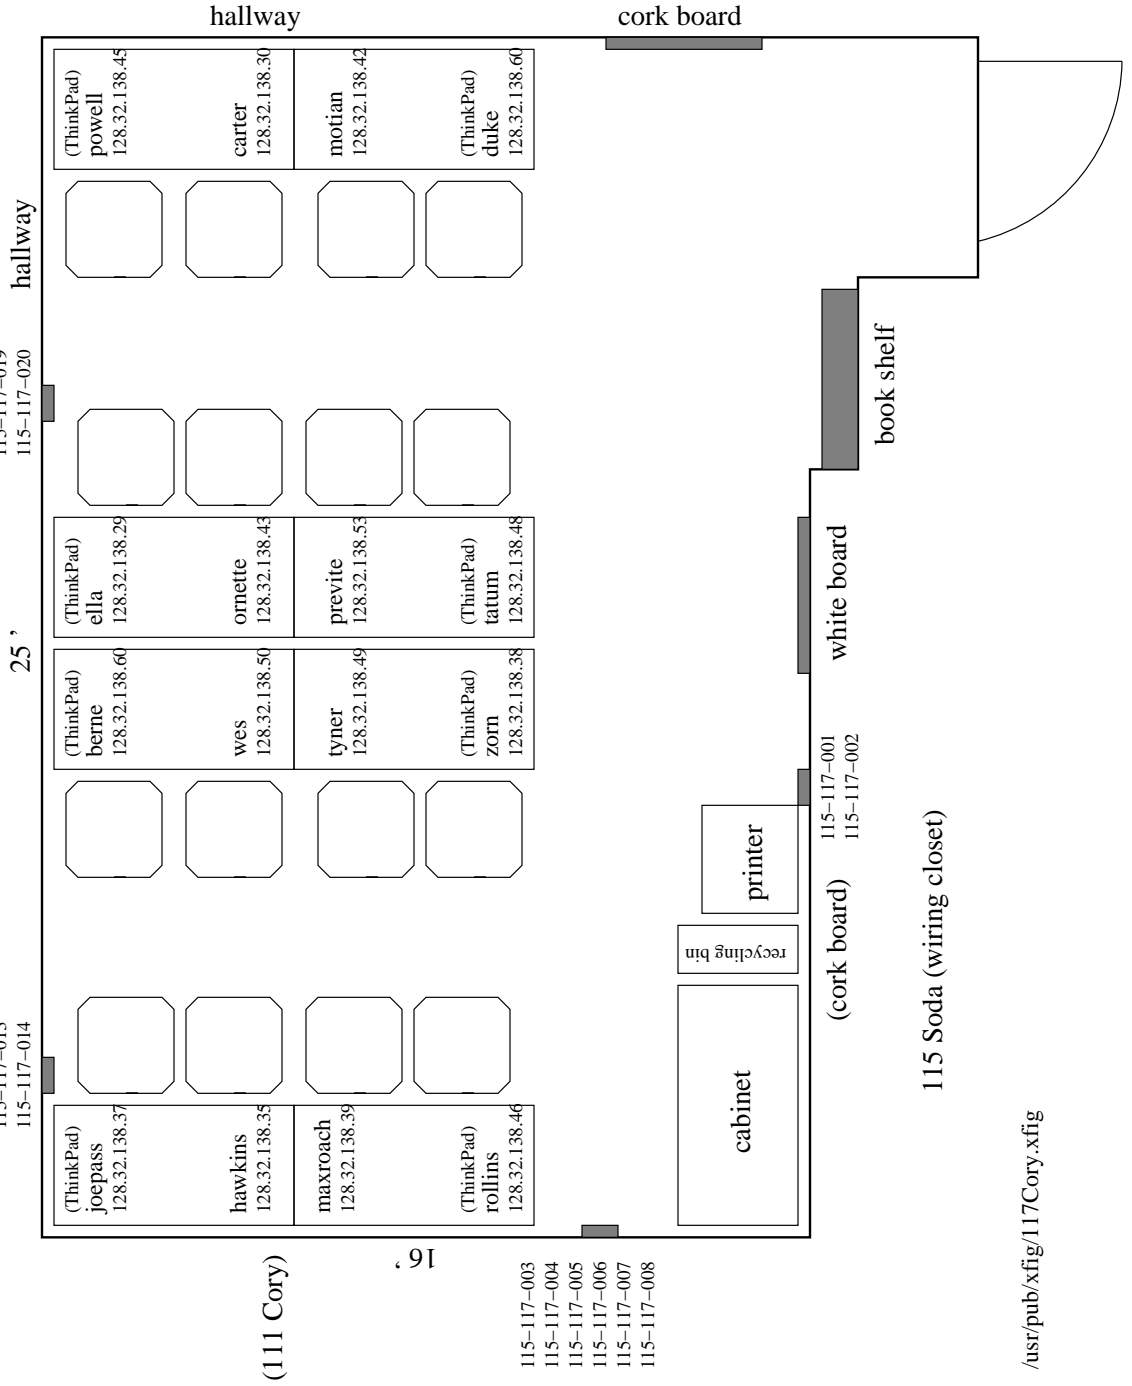

117 Cory Hall MS Windows PCs and ThinkPad docking stations

■ = network connections (white box on wall)

Total: (16) chairs, (8) 60"x30 tables

scale: .25" = 12" (1 in = 4 ft)

Kevin Mullally, 378 Cory Hall, 643-6141

kevinm@eecs.berkeley.edu

09/29/00

115-117-009
115-117-010
115-117-011
115-117-012
115-117-013
115-117-014

115-117-015
115-117-016
115-117-017
115-117-018
115-117-019
115-117-020

115-117-003
115-117-004
115-117-005
115-117-006
115-117-007
115-117-008