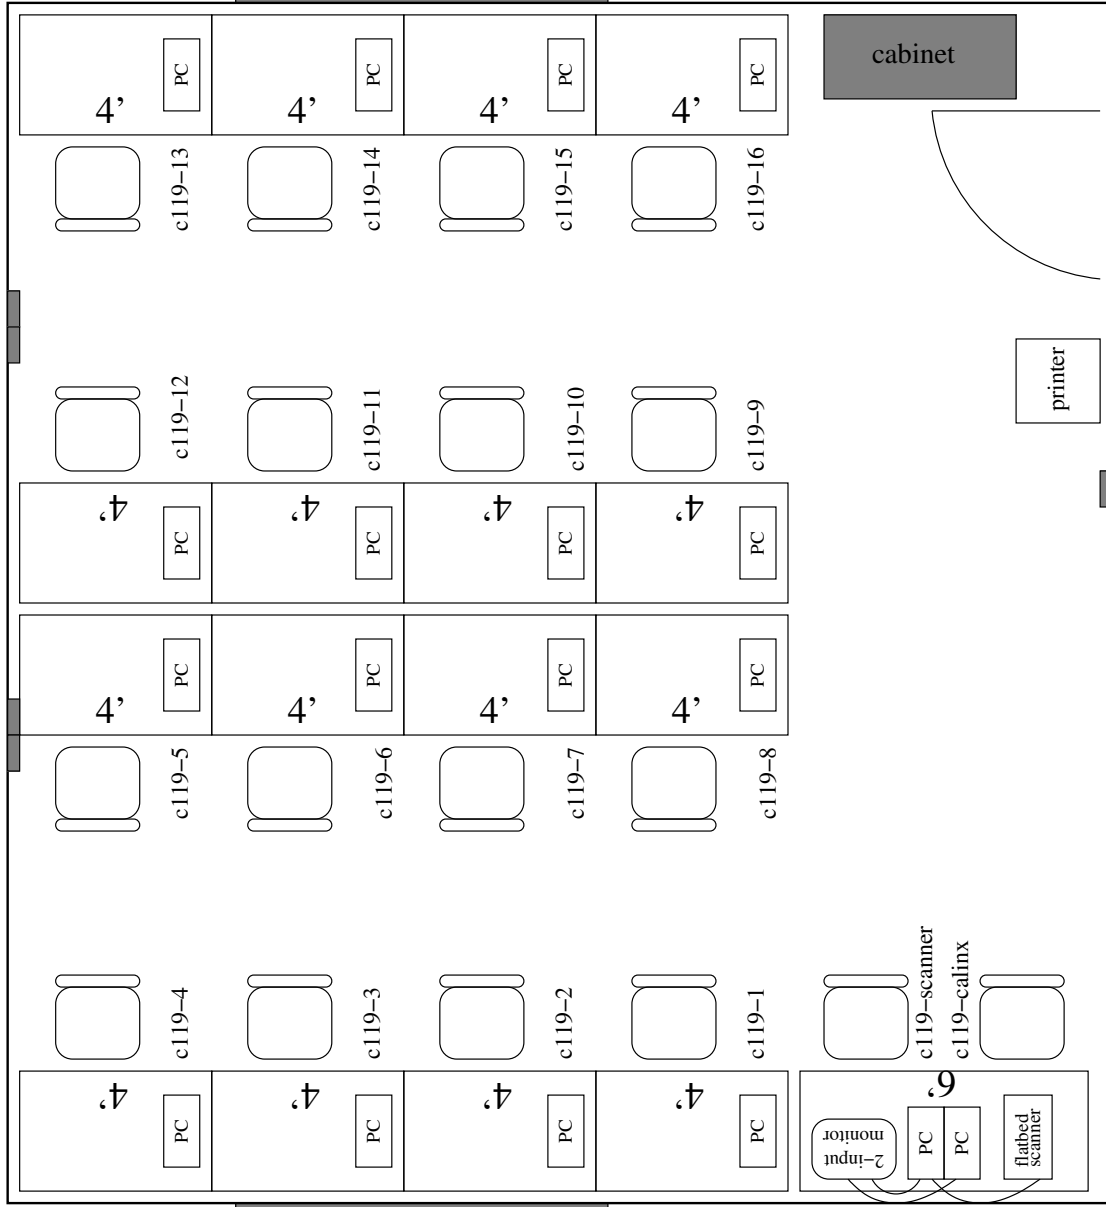

119 Cory Hall 18 PCs (Intel High Performance Computing Lab)

■ = network connections (white box on wall) – current locations

scale: .25" = 12" (1 in = 4 ft)

Kevin Mullally, 378 Cory Hall, 643-6141

kevinm@eecs.berkeley.edu

August 11, 2005

115-119-005 115-119-009 115-119-013 115-119-017
 115-119-006 115-119-010 115-119-014 115-119-019
 115-119-007 115-119-011 115-119-015 115-119-019
 115-119-008 115-119-012 115-119-016 115-119-020

25'

Window

23'

Window

- (16) 48 x 30 inch tables
- (1) 72 x 30 inch table
- (1) 60 x 30 inch table
- (18) chairs

Window

115-119-001
 115-119-002
 115-119-003 (VLAN with 115-126-056)
 115-119-004