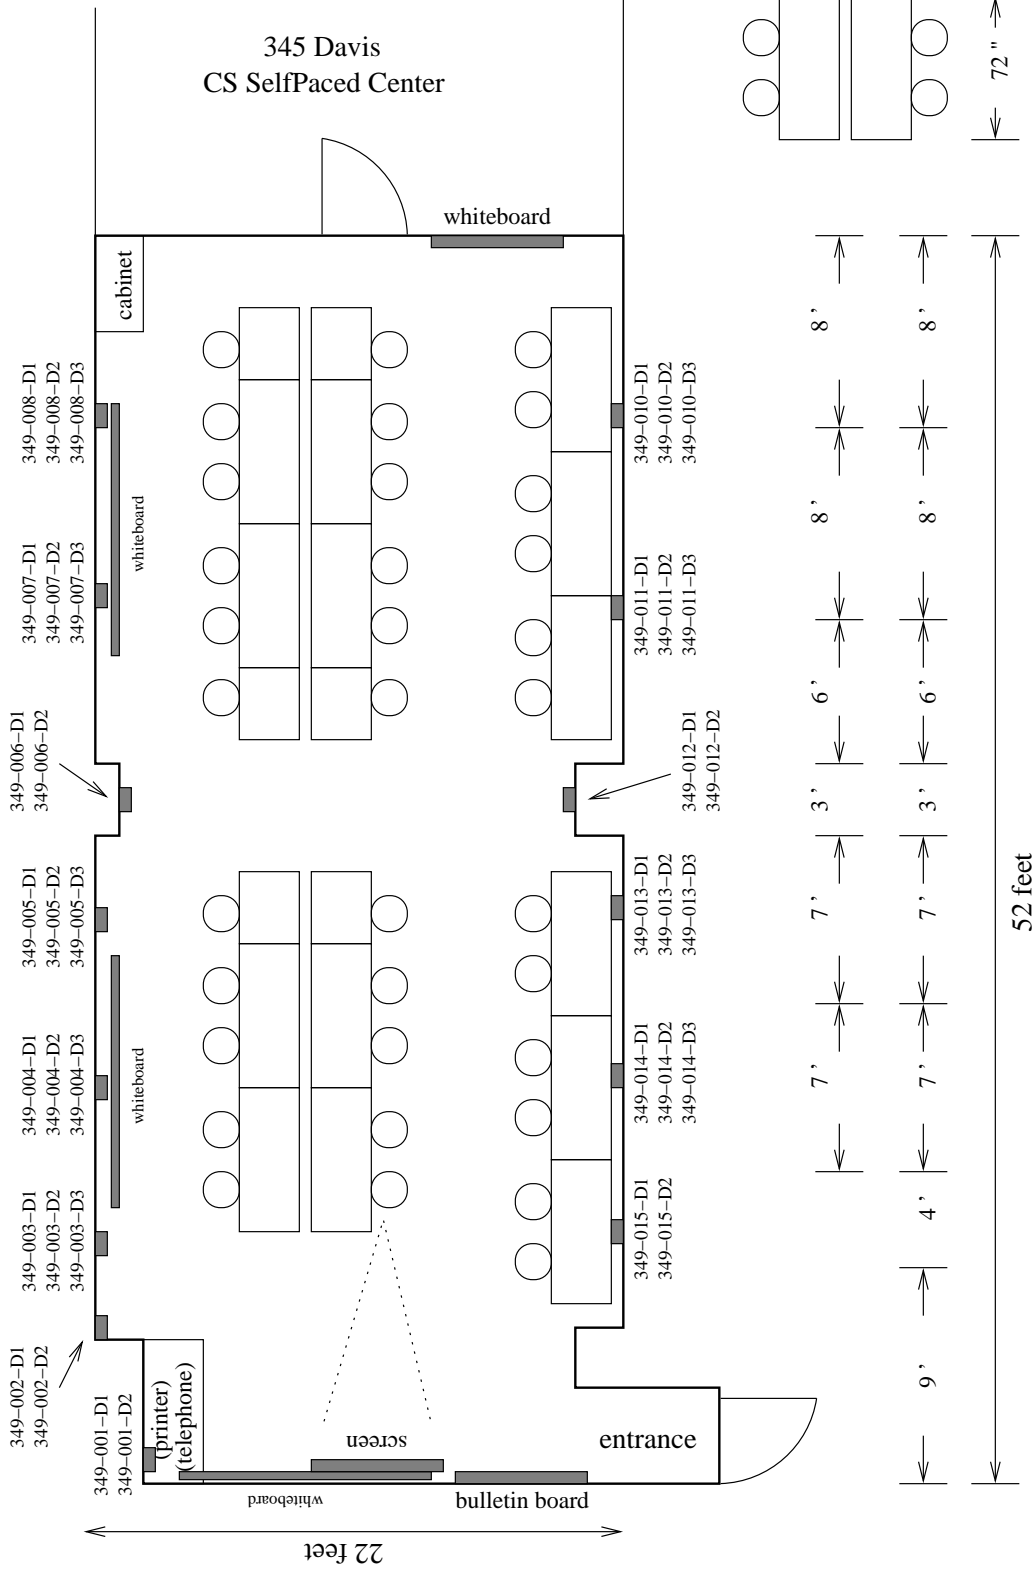

## Sun SunRay 1 network appliances

34 computers

FURNITURE: (15) 72"x30" tables, (4) 36"x30" tables; (2) 36"x30" ADA tables

Kevin Mullally, 378 Cory Hall, 643-6141

kevinm@eecs.berkeley.edu

04/05/02

scale: 1 in = 8 ft

N

37 ports total. Circuit IDs are "DAV-301-349-\*"  
Ports are RJ-45 CAT5 cable.  
Existing ports will be used. 2 new 100mb switches will be used.