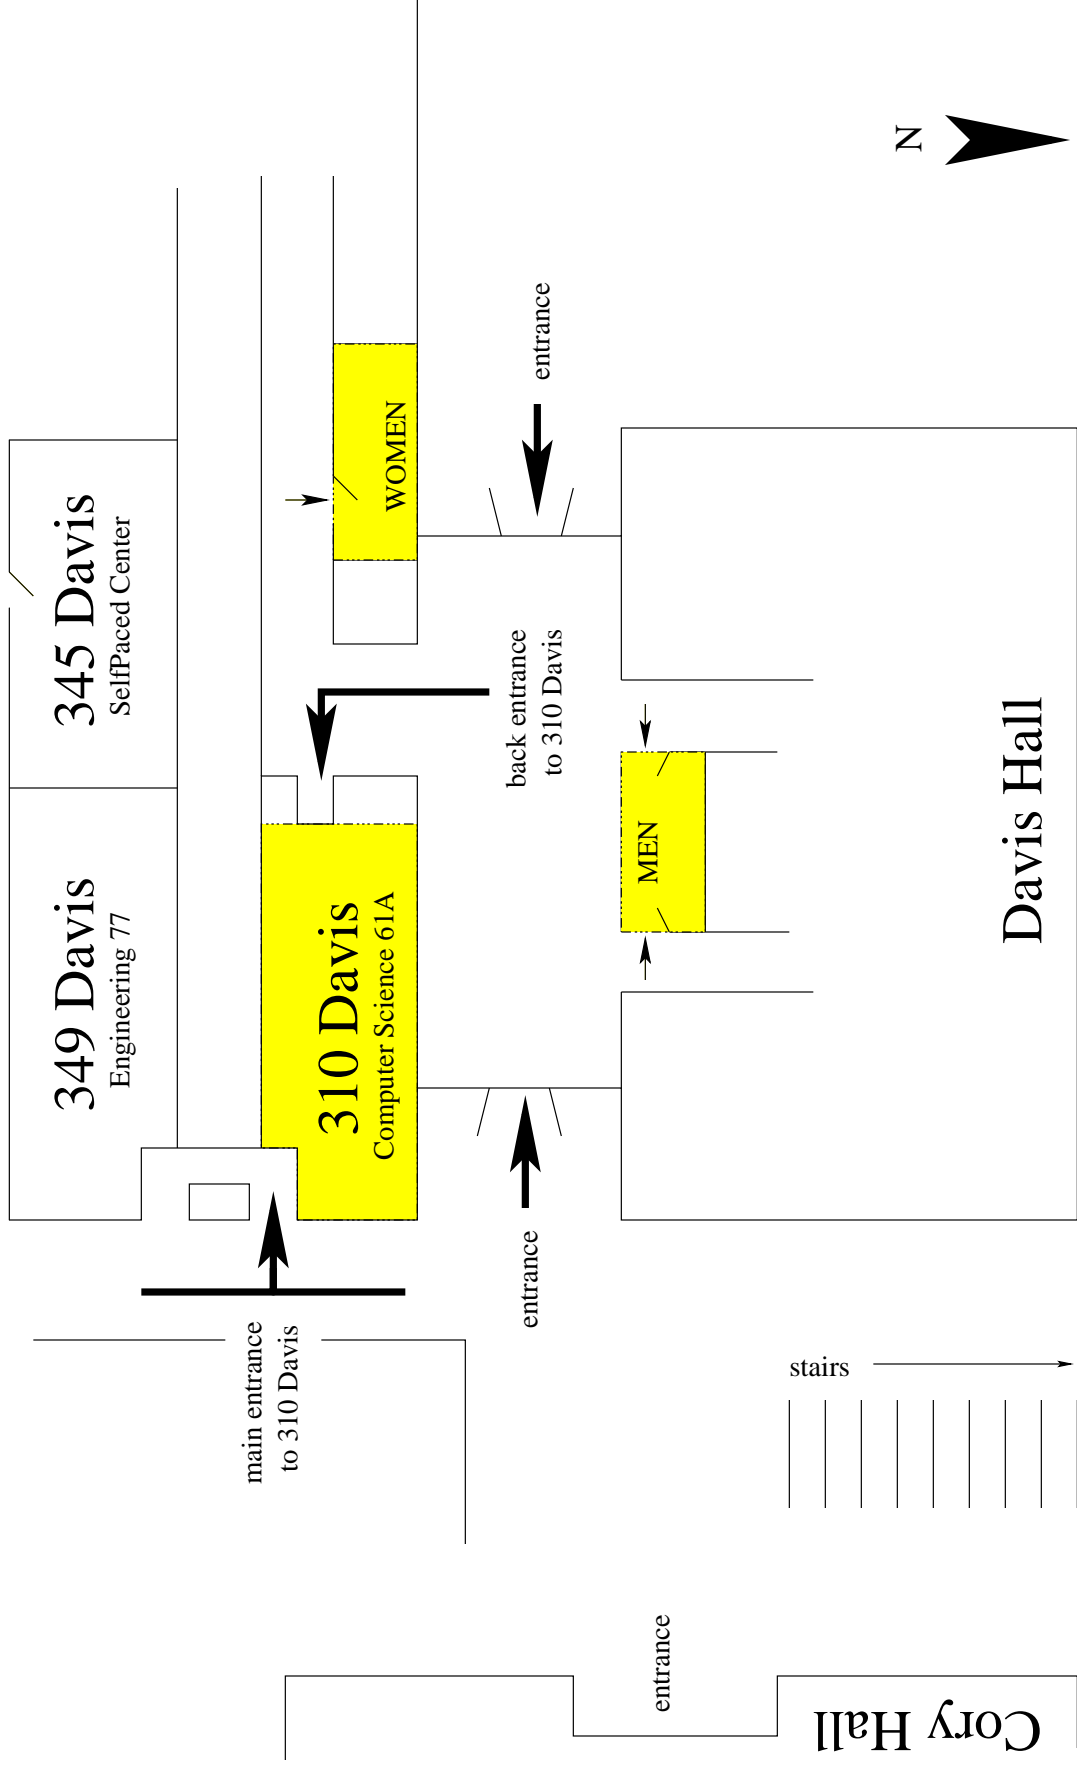

Access to 310 Davis Hall

Hearst Ave

College of Engineering
Electrical Engineering & Computer Sciences
Instructional Computing Support
386 Cory, 333 Soda – root@cory.eecs.berkeley.edu
saidar:/usr/pub/xfig/310Davis-map.xfig