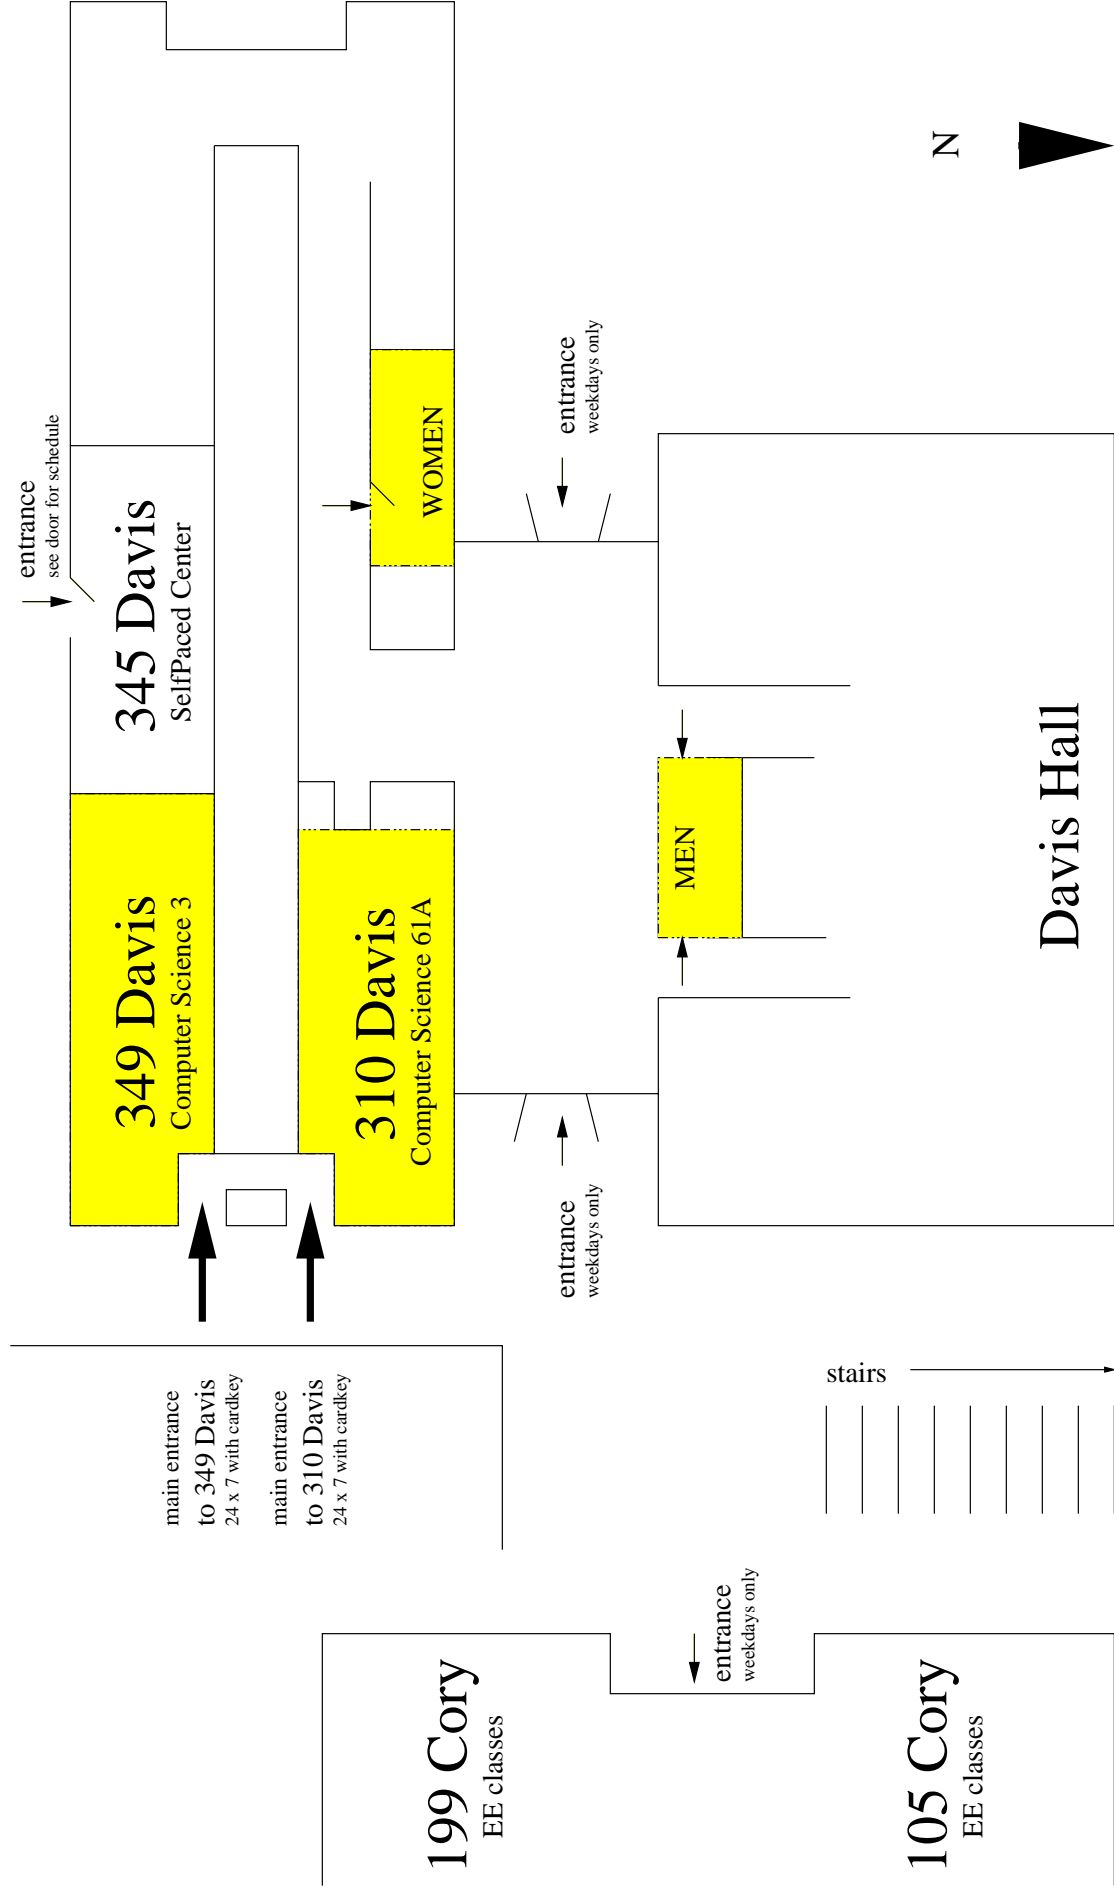

Access to Davis Hall labs for CS Classes

Hearst Ave

Soda Hall
24 x 7 with cardkey