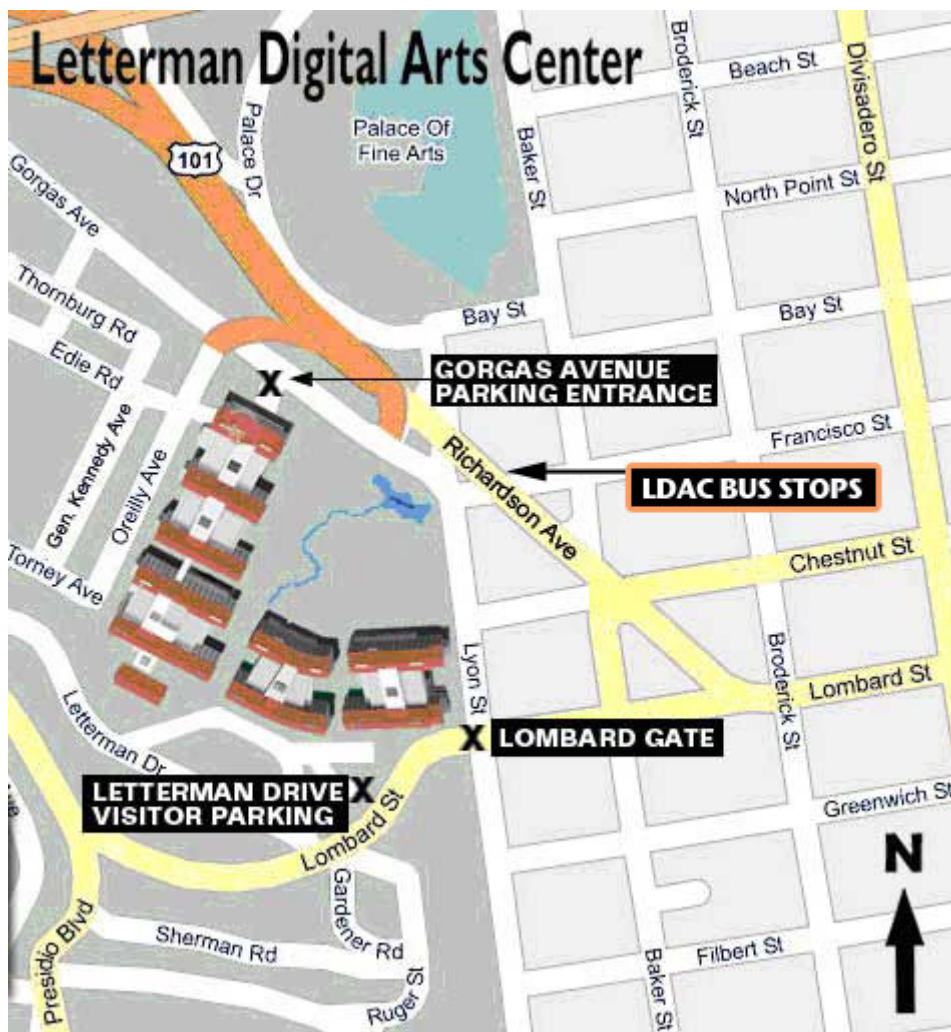

ADDRESS:

Letterman Digital Arts Center
One Letterman Drive
San Francisco, CA 94129

Please note: This is the physical address of the campus. There are different addresses used for mail and shipping/freight deliveries.

DIRECTIONS FROM NORTH BAY to LDAC:

LETTERMAN DRIVE ENTRANCE

- Take 101 S across the Golden Gate Bridge
- Once you cross the bridge, continue straight toward downtown San Francisco
- Turn RIGHT on Lombard Street
- Turn RIGHT onto Letterman Dr
- Turn LEFT and proceed one block
- Turn RIGHT on LOMBARD ST.
- Proceed through the Lombard Gate into the Presidio
- Turn RIGHT at first stop sign onto LETTERMAN DRIVE
- Turn RIGHT at first driveway into the Letterman Digital Arts Center
- Proceed to the security guard kiosk, where you will be directed to underground parking

GORGAS AVE. PARKING ENTRANCE:

- Take 101 S across the Golden Gate Bridge
- Once you cross the bridge, continue straight toward downtown San Francisco
- Continue onto MARINA BLVD
- Sharp LEFT to stay on MARINA BLVD
- Continue onto MASON ST
- Turn LEFT onto MARSHALL ST
- Continue onto GORGAS AVE
- Destination will be on the right

- Continue onto LINCOLN BLVD
- Turn RIGHT onto TORNEY AVE
- Turn LEFT onto O'REILLY AVE
- Turn RIGHT onto GORGAS AVE
- Destination will be on the right

DIRECTIONS FROM SOUTH BAY to LDAC:

LETTERMAN DRIVE ENTRANCE