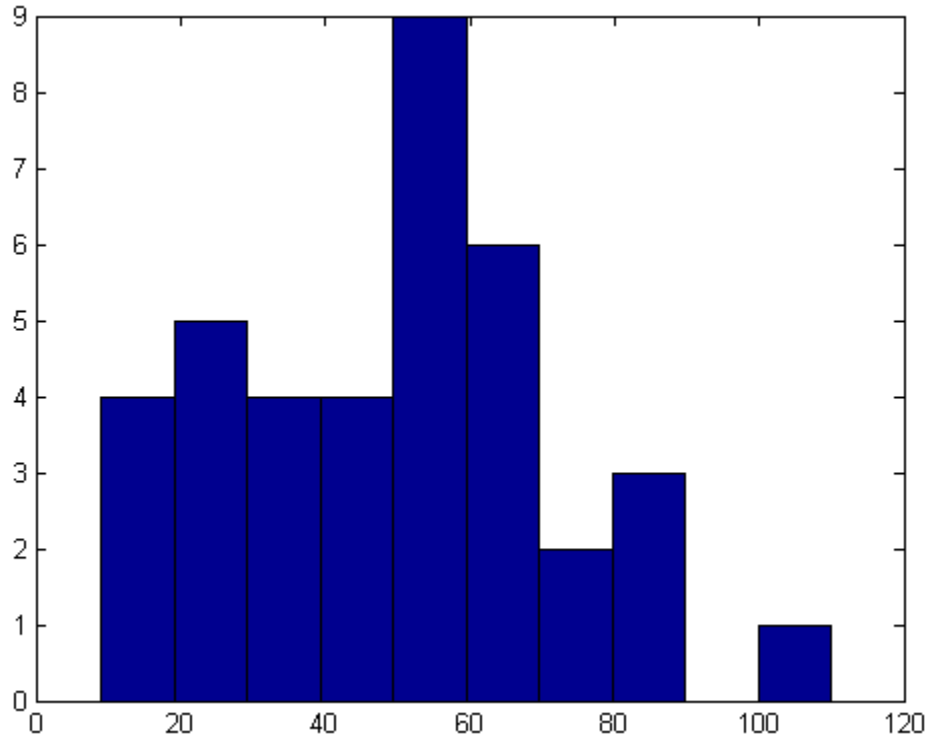

Midterm 2 Histogram

Mean = 49.8
Std. dev. = 22.8