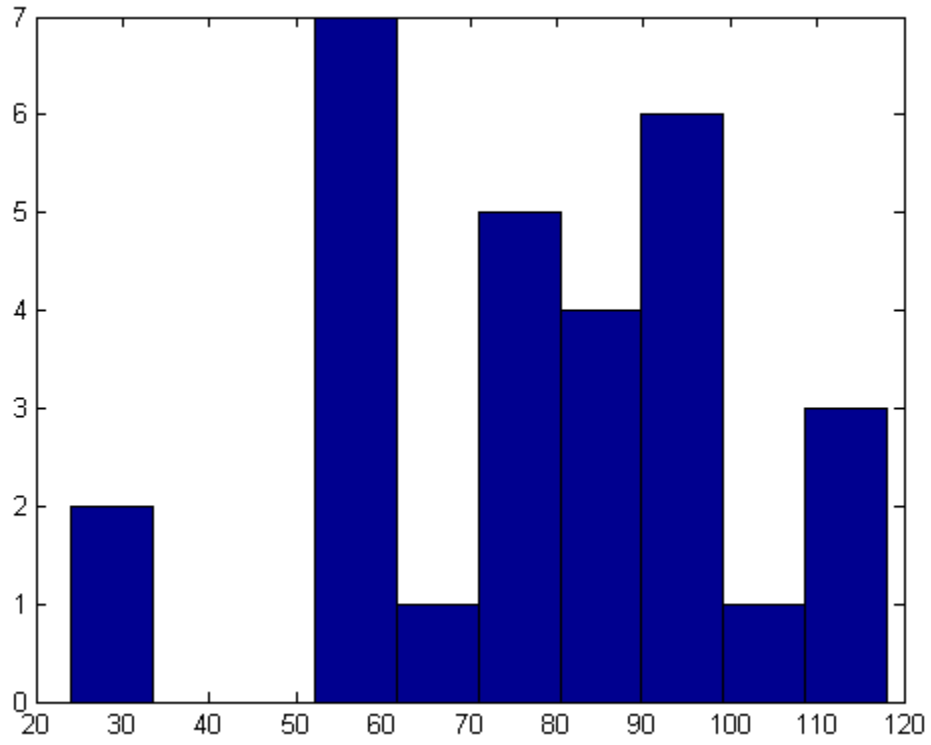

Pseudo-Midterm Histogram

Mean= 77
Std. dev= 23