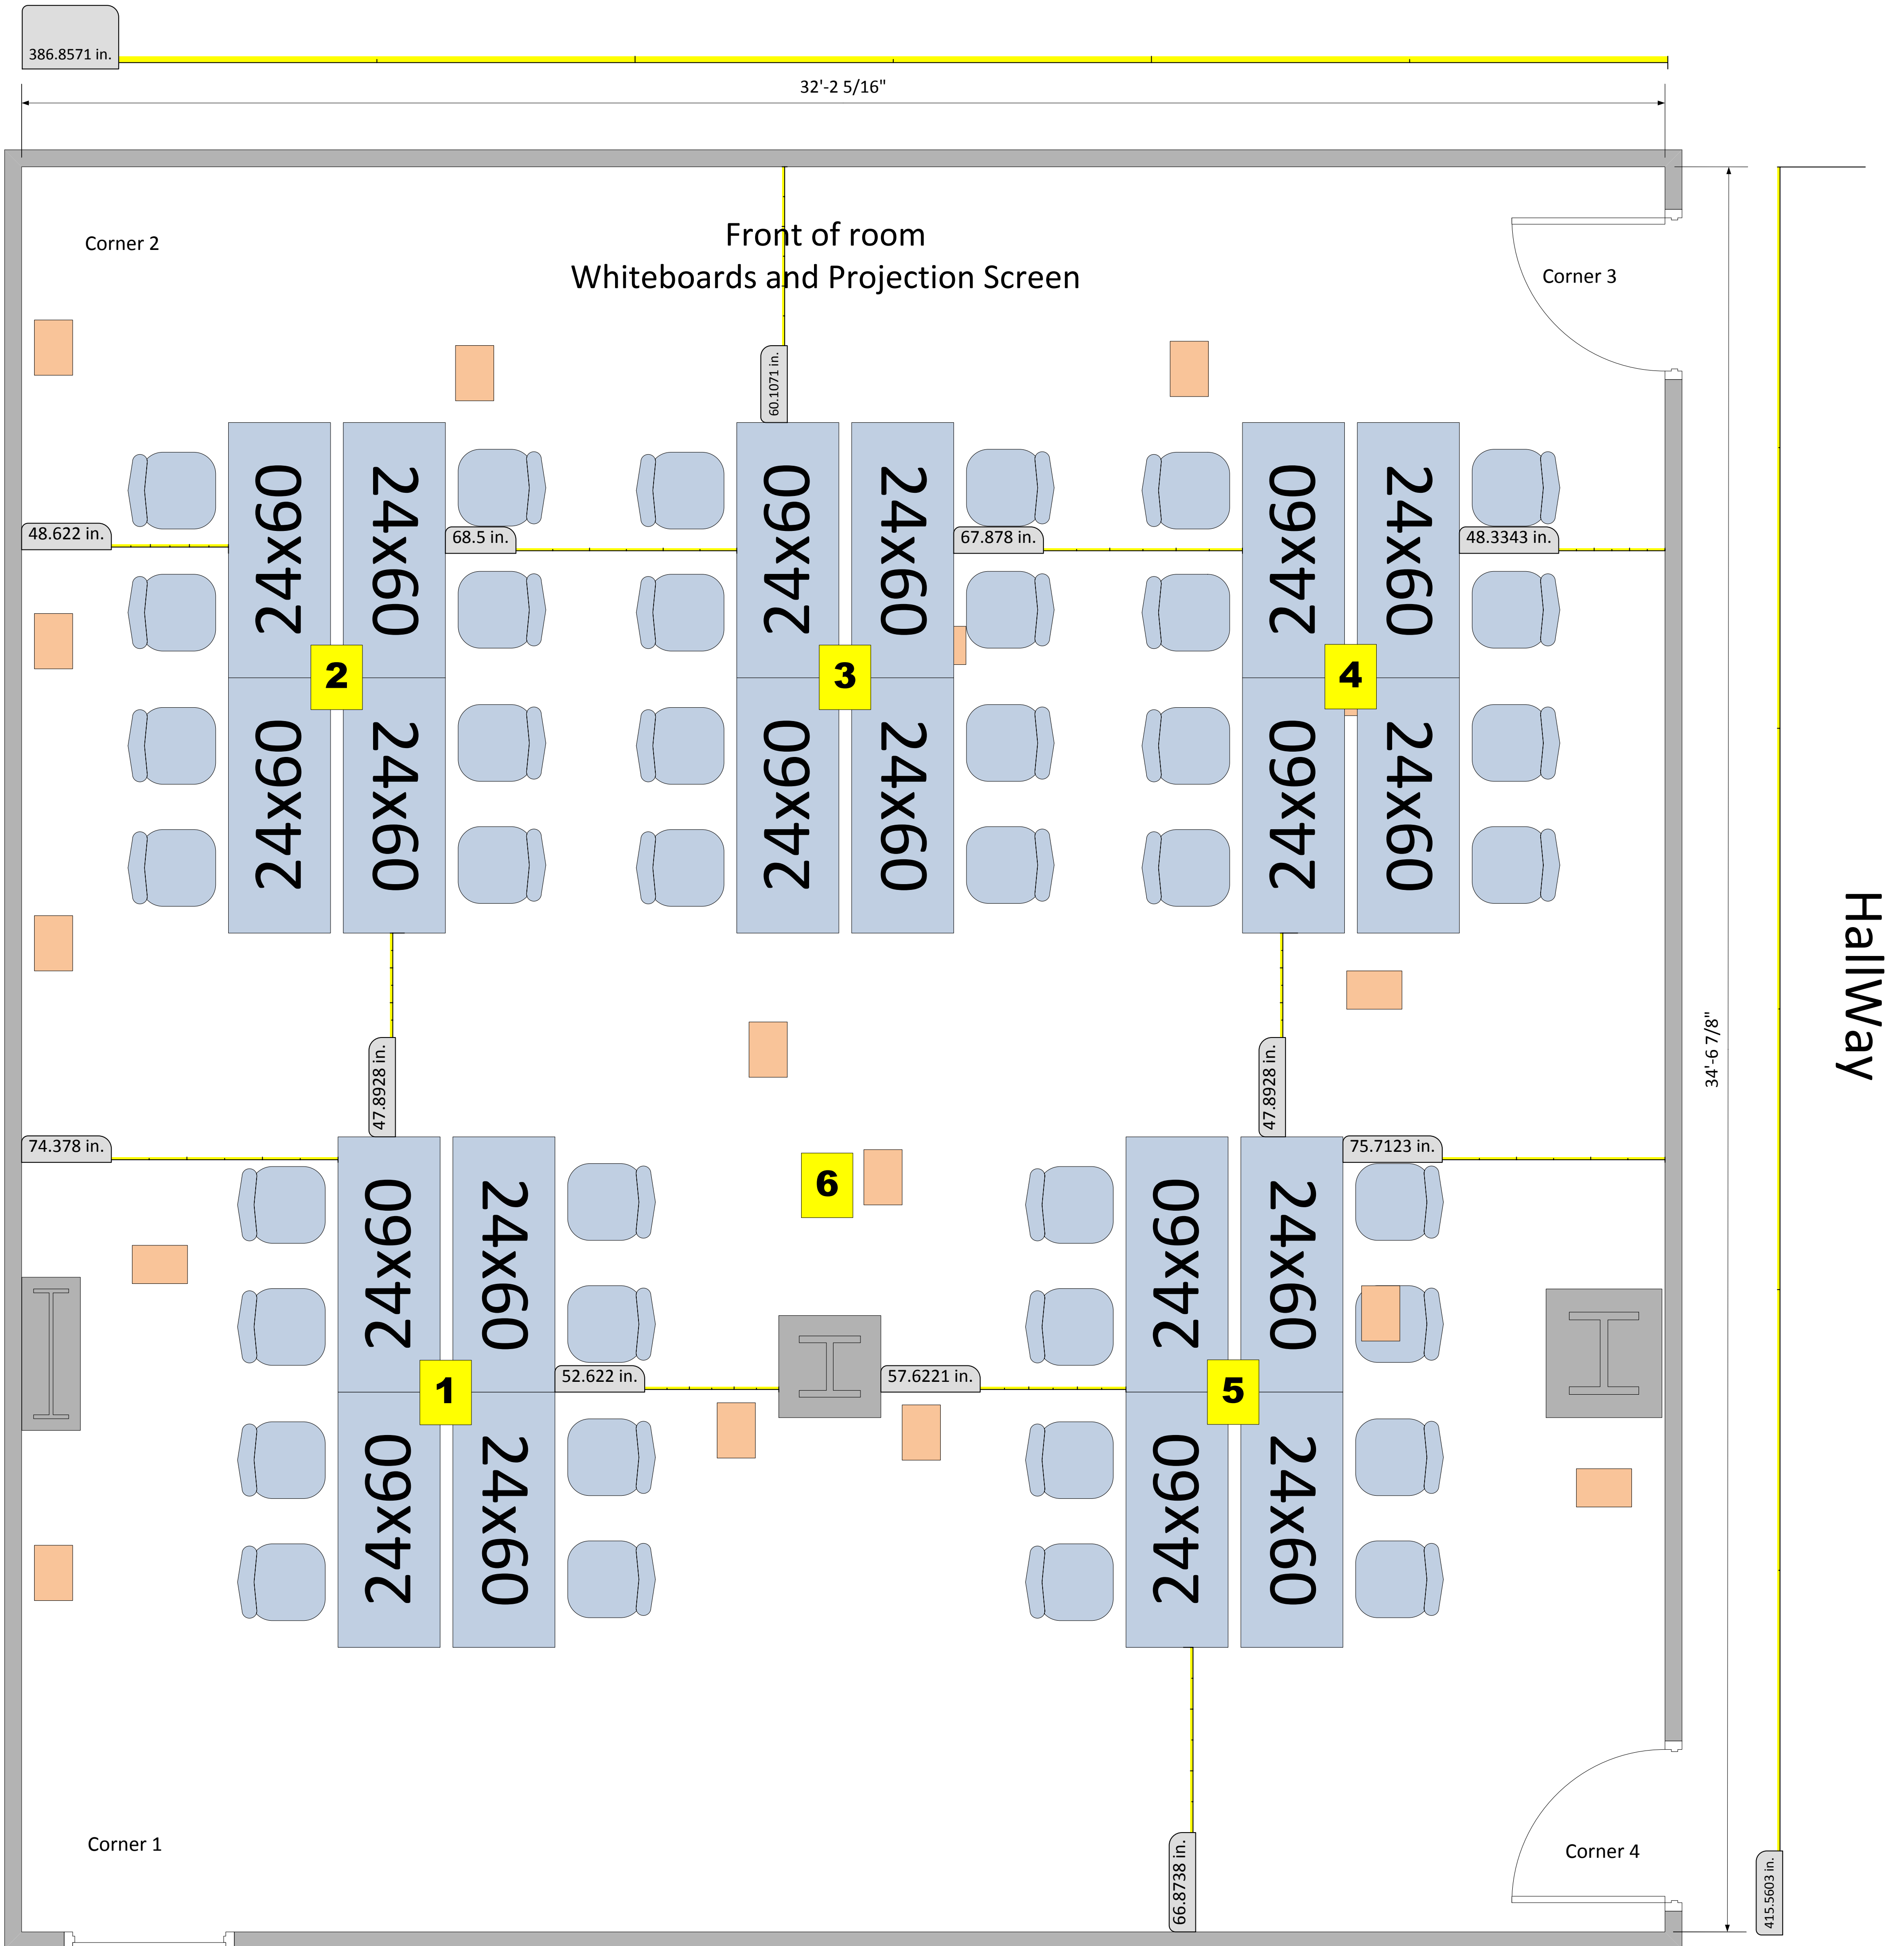

271 Soda Hall

(24" wide tables)

HallWay

-  Old Floor Box
-  New Floor Box

273 Soda Hall

(24" wide tables)

-  Old Floor Box
-  New Floor Box

275 Soda Hall

(24" wide tables)

-  Old Floor Box
-  New Floor Box

277 Soda Hall

(24" wide Tables)

-  Old Floor Box
-  New Floor Box