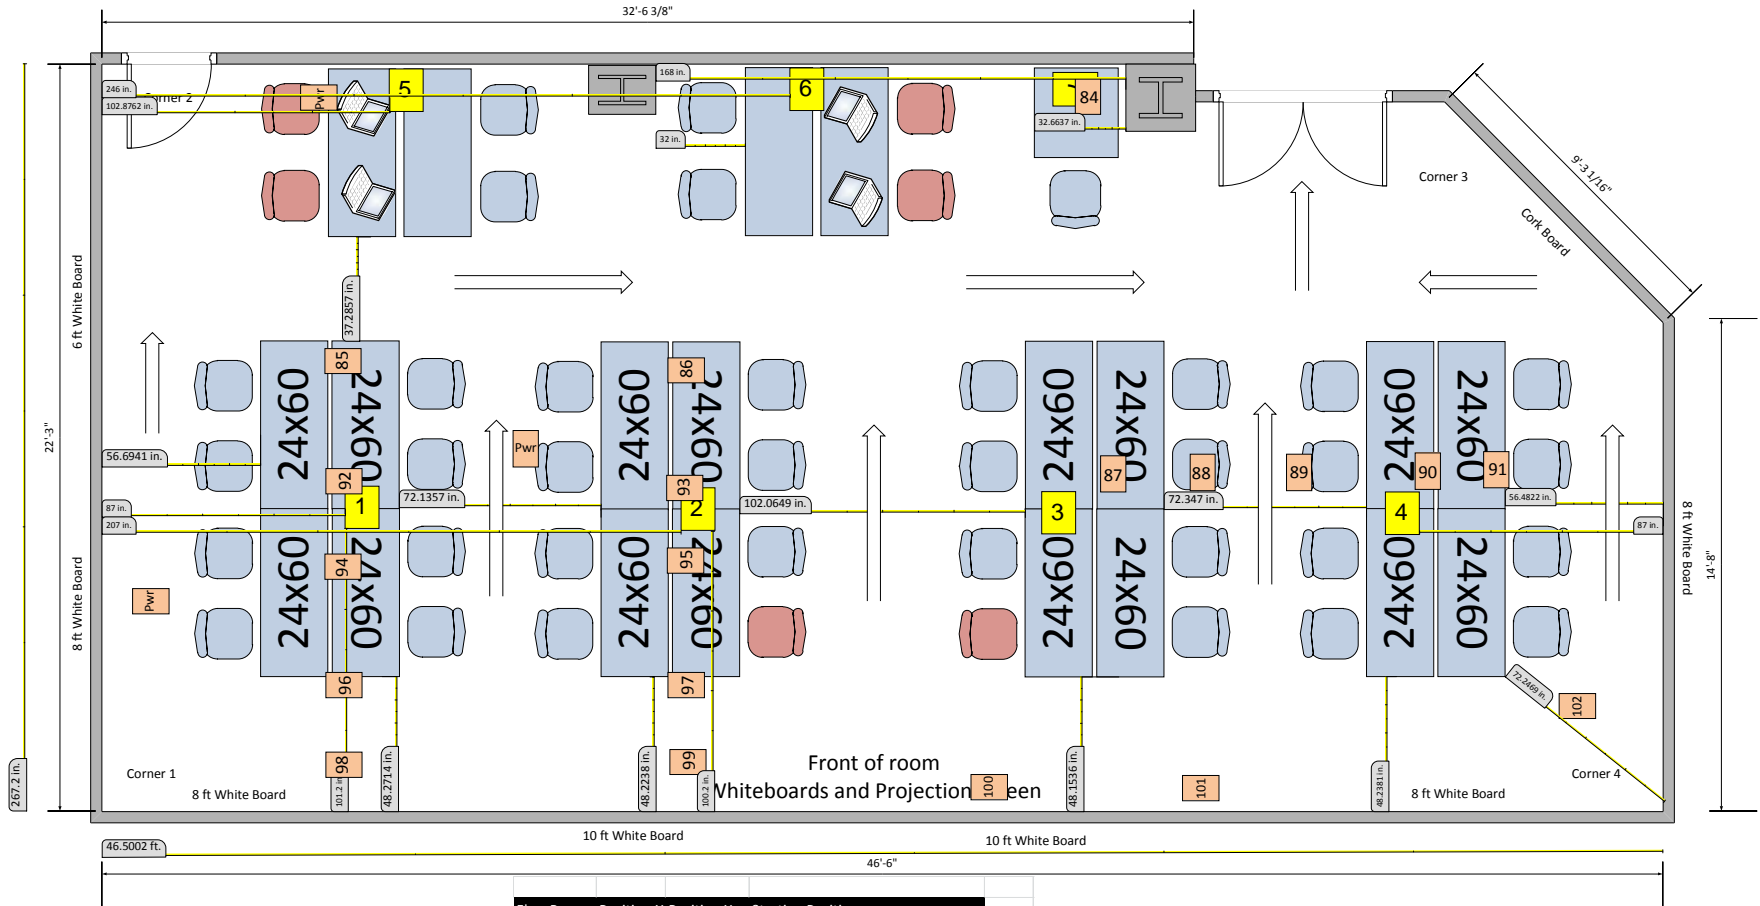

271 Soda Hall

(24" wide tables)

- Old Floor Box
- New Floor Box

FloorBox	Position X	Position Y	Starting Position
1	87	101	Corner 1
2	207	101	Corner 1
3	207	101	Corner 4
4	87	101	Corner 4
5	102	5	Corner 2
6	246	5	Corner 2
7	???	???	For disabled students desk
8	???	???	Projector ???

Measurements are in inches

277 Soda Hall

(24" wide Tables)

6

- Old Floor Box
- New Floor Box

FloorBox	Position X	Position Y	Starting Position
1	109	56	Corner 2
2	169	81	Corner 2
3	109	92	Corner 1
4	80	54	Corner 4
5	5	8	Corner 3
Measurements are in inches			