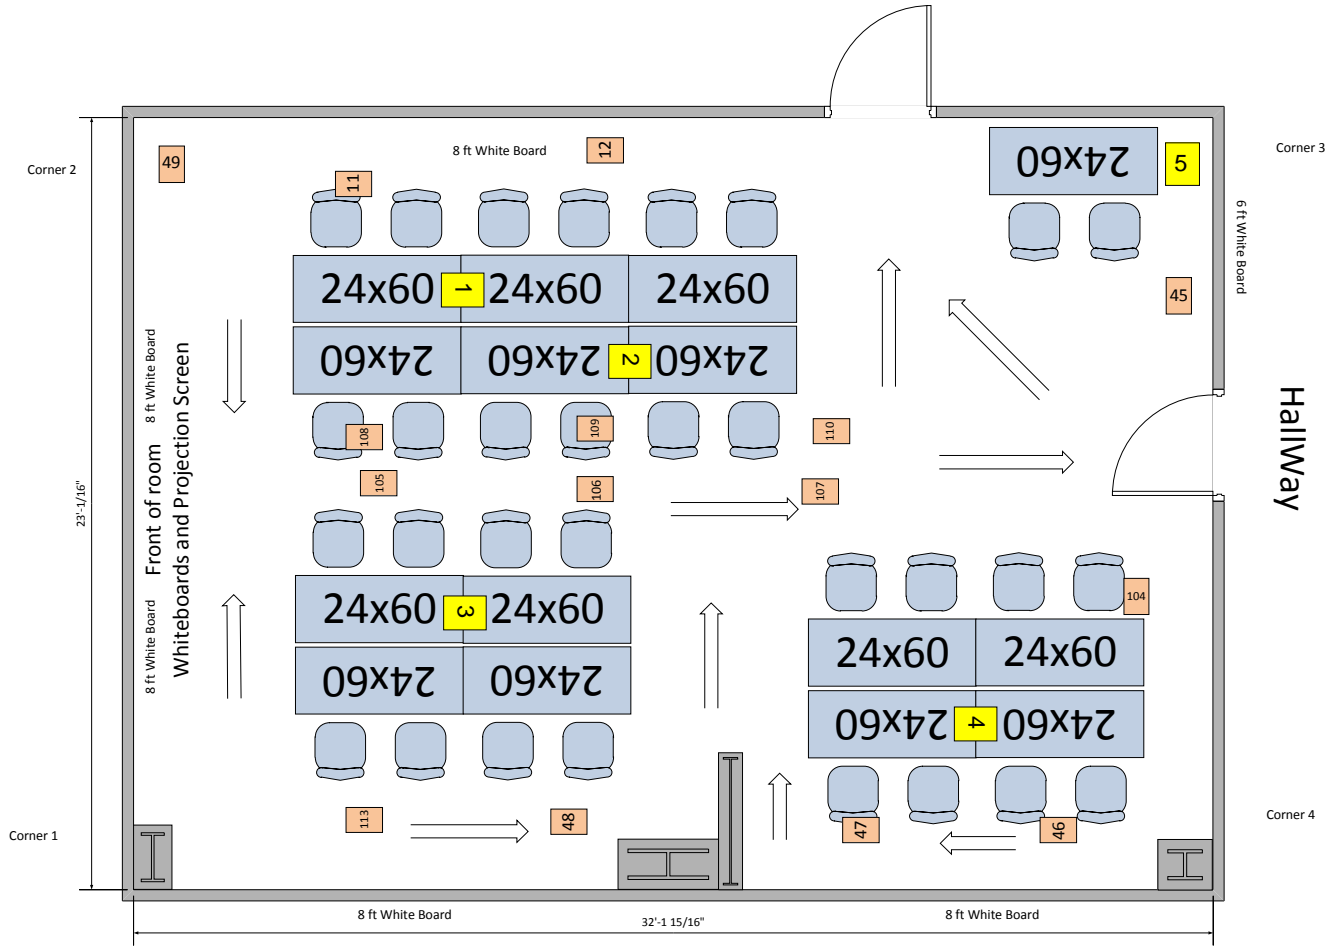

271 Soda Hall

(24" wide tables)

- Old Floor Box
- New Floor Box

FloorBox	Position X	Position Y	Starting Position
1	87	101	Corner 1
2	207	101	Corner 1
3	207	101	Corner 4
4	87	101	Corner 4
5	102	5	Corner 2
6	246	5	Corner 2
7	???	???	For disabled students desk
8	???	???	Projector ???

Measurements are in inches

277 Soda Hall

(24" wide Tables)

6

- Old Floor Box
- New Floor Box

FloorBox	Position X	Position Y	Starting Position
1	109	56	Corner 2
2	169	81	Corner 2
3	109	92	Corner 1
4	80	54	Corner 4
5	5	8	Corner 3
Measurements are in inches			